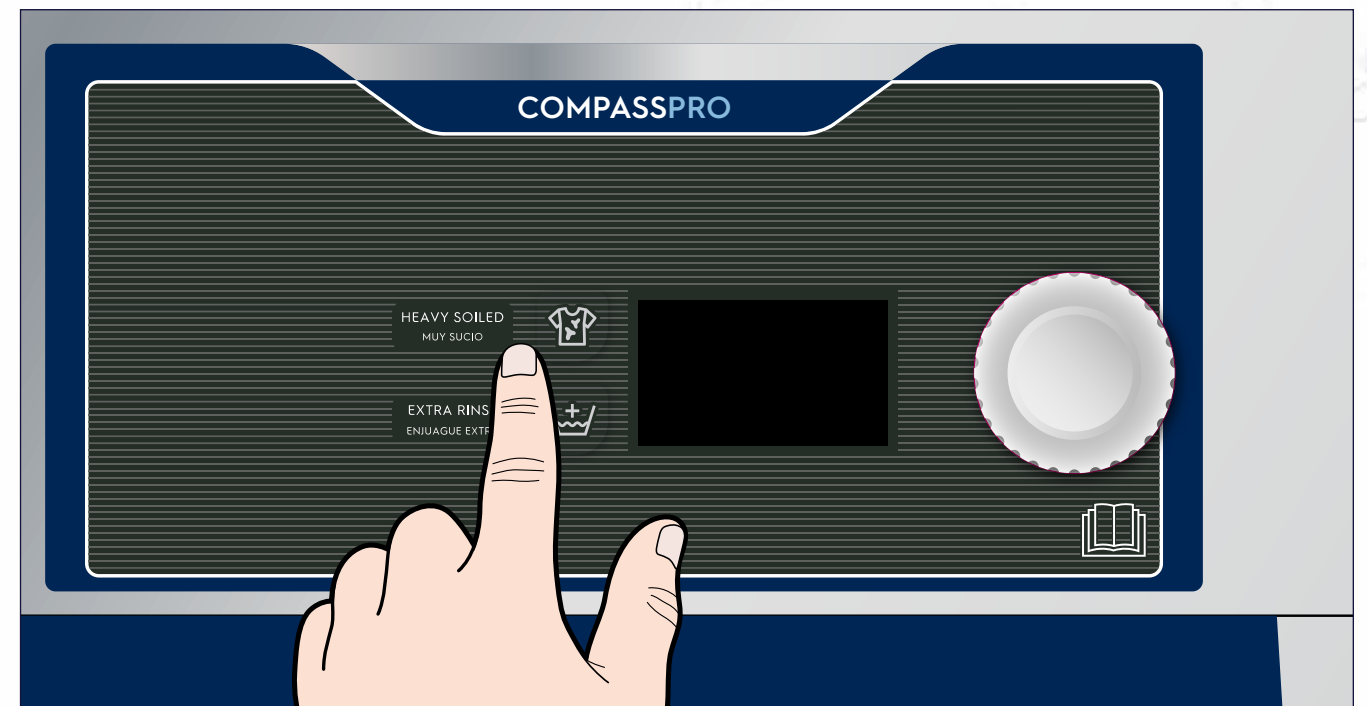

Washer instructions

Self Service Laundry

1 Turn the knob to select a program

2 Select an option as needed

Options

Heavy soil
for heavily soiled
textiles, long wash time

Extra rinse
one rinse
added

3 Follow the instructions for payment. Once the right amount is paid, the machine will automatically start (or can be started by pressing the knob)